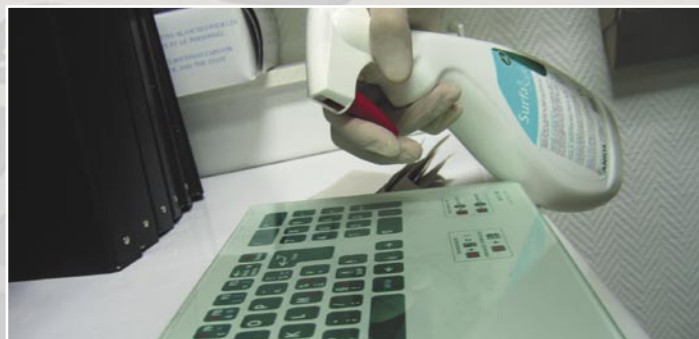

Smooth, clean, autonomous

THE WIRELESS TOUCH-SENSITIVE KEYBOARD

TW907

TACTYS invents the wireless touch-sensitive keyboard to better meet the specific needs of environments where hygiene is essential: hospitals, laboratories, pharmacies, dentist offices, food processing industry...

The latest in our line of tempered-glass touch-sensitive keyboards, reliable, comfortable, and impervious to chemicals, the TW907 functions with Zigbee technology (industrial version of Bluetooth). It allows for a great freedom of use and maximal hygiene, with:

- **An operating range greater than 20 meters.** Its antenna connects to the computer's USB port: the radio transmission passes through walls, which allows for remote operation of the central unit from another room.

Specifications :

- «0 newtons» touch-sensitive keyboard: no pressure required, the lightest touch is enough
- Data entry surface in perfectly smooth 6mm-thick tempered glass
- Screen-printing on the back of the glass, visible but protected
- 0mm-movement required, static system
- Guaranteed IP 65 waterproof
- Can be used with gloves
- Impervious to all disinfectants
- Plug and play Wireless connection by Zigbee (industrial version of Bluetooth)
- Possibility for remote operation of the central unit at a distance of more than 20 meters, even behind a wall
- Active data entry autonomy: 20 hours
- Sleep-mode autonomy: more than 30 days
- Compatible Windows and Linux
- Windows key
- Keyboard locking function for cleaning
- Adjustable beep
- Compliant with European standards: 100 % ROHS, CEM certified by IRSEEM laboratories
- Cover in polycarbonate with access hatch
- Dimensions 419mm x 188mm x 47mm