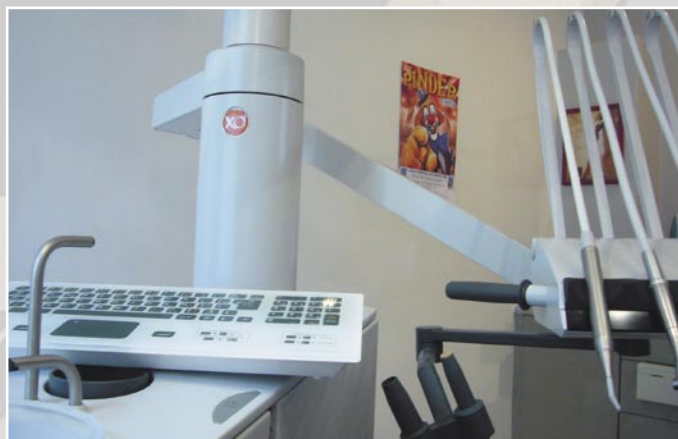

Specifications :

- «0 newtons» touch-sensitive keyboard: no pressure required, the lightest touch is enough
- Data entry surface in perfectly smooth 6mm-thick tempered glass
- Screen-printing on the back of the glass, visible but protected
- 0mm-movement required, static system
- Guaranteed IP 65 waterproof
- Can be used with gloves
- Impervious to all disinfectants
- Plug and play Wireless connection by Zigbee (industrial version of Bluetooth)
- Possibility for remote operation of the central unit at a distance of more than 20 meters, even behind a wall
- Active data entry autonomy: 20 hours
- Sleep-mode autonomy: more than 30 days
- Compatible Windows and Linux
- Windows key
- Keyboard locking function for cleaning
- Adjustable beep
- Compliant with European standards: 100 % ROHS, CEM certified by IRSEEM laboratories
- Cover in polycarbonate with access hatch
- Dimensions 419mm x 188mm x 47mm